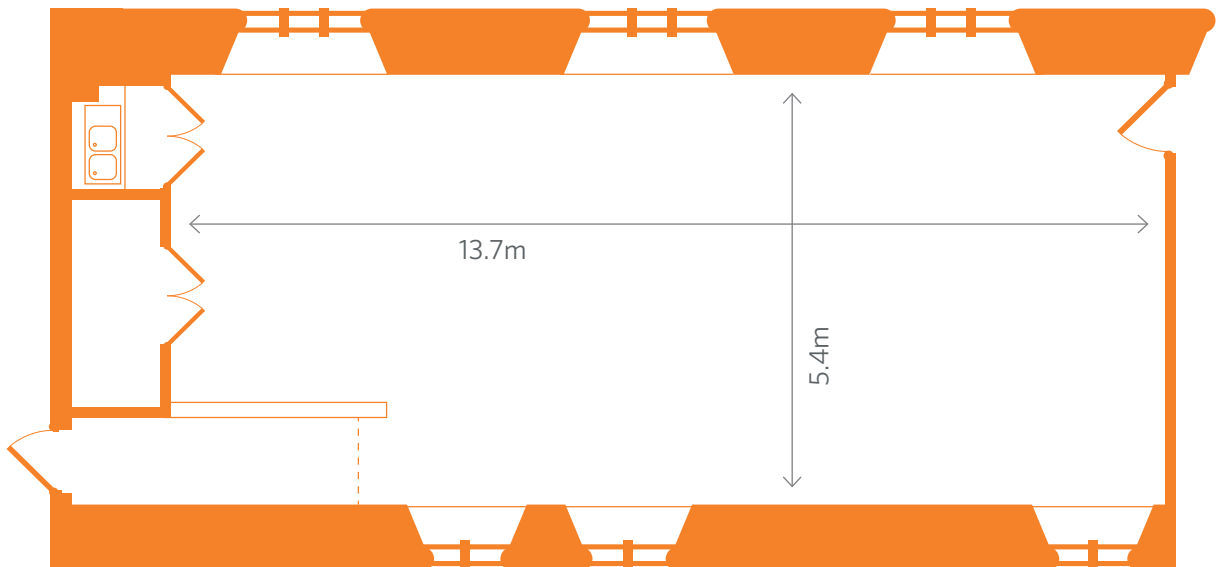

Learning Centre

The Learning Centre is a modern light space designed as part of the Revealing the Charterhouse project, creating a welcoming and interactive interface between historic almshouse and visiting public.

Capacity
Reception 80
Theatre 60
Seated dinner 50

Spot lighting based within octagonal ceiling coffers, representing an inversion of the stunning chapel ceiling, exemplifies the sympathetic way this new space has been designed to marry old and new. While this room is fully equipped for business meetings, lectures and presentations - it can be beautifully dressed for dining.